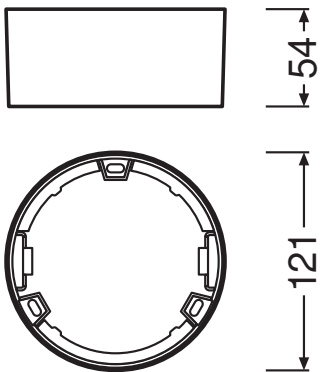

### Product benefits

- Cable entry on the side for electrical connection with low profil
- Easy installation thanks to included drilling template

### Product features

- Low mounting depth
- Robust polycarbonate casing
- Mounting accessories included

### Dimensions & Weight

Diameter	121,0 mm
Height	54 mm
Product weight	36.00 g

DL SLIM FRAME DN105 WT